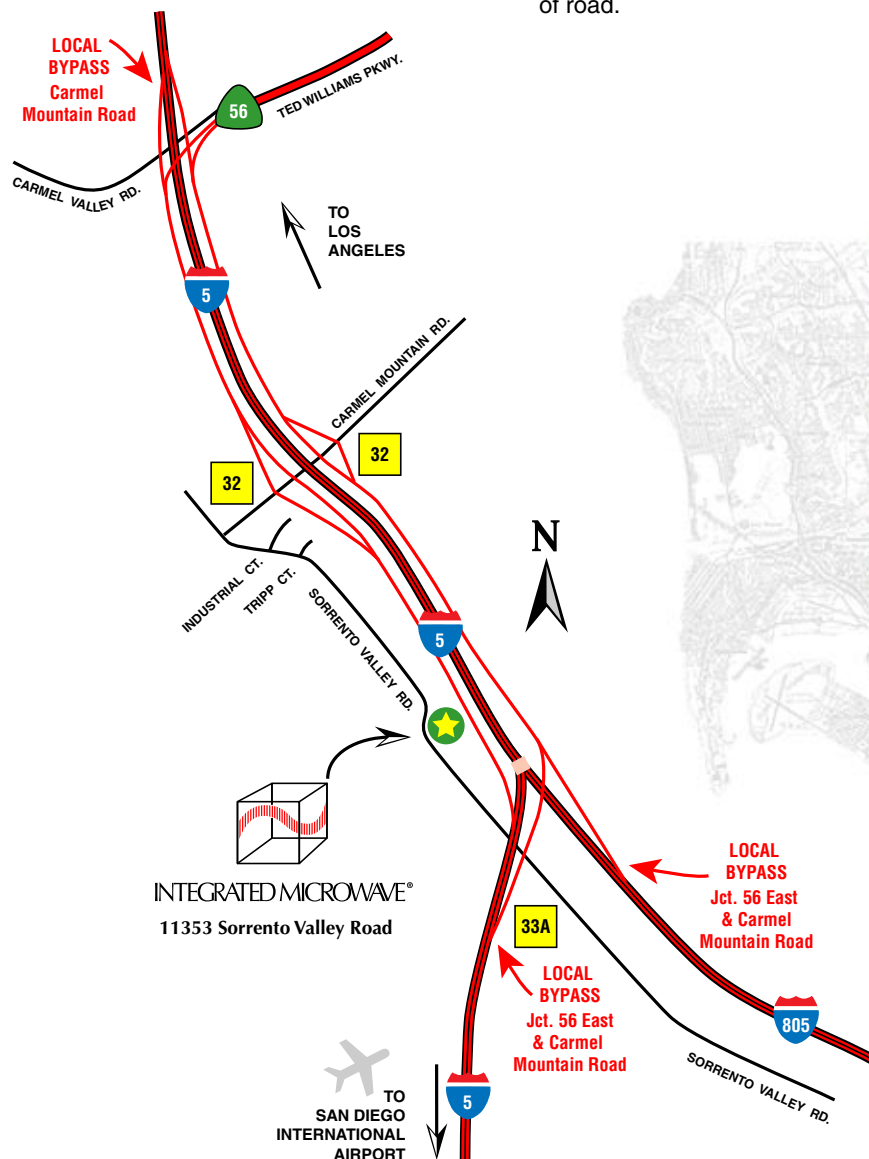

Driving Directions to INTEGRATED MICROWAVE®

From Los Angeles and Points North

1. Take Interstate Hwy 5 South (San Diego Freeway) to San Diego.
2. Exit onto the LOCAL BYPASS to Carmel Mountain Road (just after Exit 33 to Carmel Valley Road).
3. Take Exit 32 to Carmel Mountain Road.
4. At foot of ramp, turn right on Carmel Mountain Road.
5. Turn left onto Sorrento Valley Road.
6. Travel 0.8 miles to #11353 on left side of road.

From Downtown San Diego

1. From 11th Avenue downtown, travel north and merge onto Hwy 163 North toward Escondido.
2. Exit onto Hwy 805 North toward Los Angeles.
3. Travel 9 miles and take the LOCAL BYPASS to Jct. 56 East and Carmel Mountain Road.
4. Take Exit 32 to Carmel Mountain Road.
5. At foot of ramp, turn left on Carmel Mountain Road.
6. Travel 2 stoplights and turn left onto Sorrento Valley Road.
7. Travel 0.8 miles to #11353 on left side of road.

From the San Diego Airport

1. Take Harbor Drive eastbound toward downtown San Diego. Stay in left lane and follow signs to Interstate Hwy 5.
2. Turn left on Grape Street and follow signs to Interstate Hwy 5 North.
3. Take Interstate Hwy 5 North toward Los Angeles.
4. Travel 12 miles and take Exit 33A – LOCAL BYPASS to Jct. 56 East and Carmel Mountain Road (the next exit after Sorrento Valley Road).
5. Get into far right lane and take Exit 32 to Carmel Mountain Road.
6. At foot of ramp, turn left on Carmel Mountain Road.
7. Travel 2 stoplights and turn left onto Sorrento Valley Road.
8. Travel 0.8 miles to #11353 on left side of road.